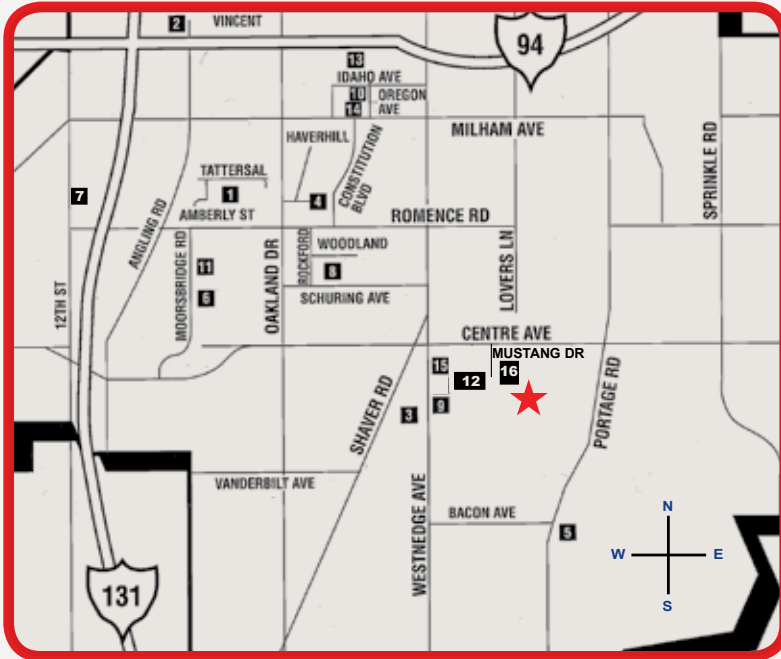

GUIDE TO FINDING OUR SCHOOLS/CLASS LOCATIONS

1. **AMB** – Amberly Elementary, 6637 Amberly Avenue
2. **ANG** – Angling Road Elementary, 5340 Angling Road
3. **CEL** – Central Elementary, 8422 South Westnedge Avenue
4. **HAV** – Haverhill Elementary, 6633 Haverhill Avenue
5. **LCE** – Lake Center Elementary, 10010 Portage Road
6. **MBE** – Moorsbridge Elementary, 7361 Moorsbridge Road
7. **TWL** – 12th Street Elementary, 6501 S. 12th Street
8. **WOD** – Woodland Elementary, 1401 Woodland Avenue
9. **CMS** – Central Middle School, 8305 South Westnedge Avenue
10. **NMS** – North Middle School, 5808 Oregon Street
11. **WMS** – West Middle School, 7145 Moorsbridge Road
12. **CHS** – Central High School, 8135 South Westnedge Avenue
13. **NHS** – Northern High School, 1000 Idaho Street
14. **CEC** – Portage Community Education Center, 1010 West Milham Avenue
14. **CEC/CK** – Curious Kids Child Care/Pre-school
14. **CEC/CoHS** – Community High School
16. **ADM** – Administration Building, 8107 Mustang Drive ★
16. **ADM** – Enrichment Office, 8107 Mustang Drive ★

Additional Class Locations

Fitness Yoga – 634 Romence Rd. Suite 462

Great Skate – 10496 Portage Road

KIC/Kingdom Sports – 8151 Merchant Place

Mosaic Hall & Dance Center – 10097 Oakland Drive

Quinn School of Irish Dance – 5534 West Michigan Avenue

West Hills Athletic Club – 2001 South 11th Street

Walker's Tae Kwon Do – 8675 Portage Road

Look for this graphic for Spring classes!