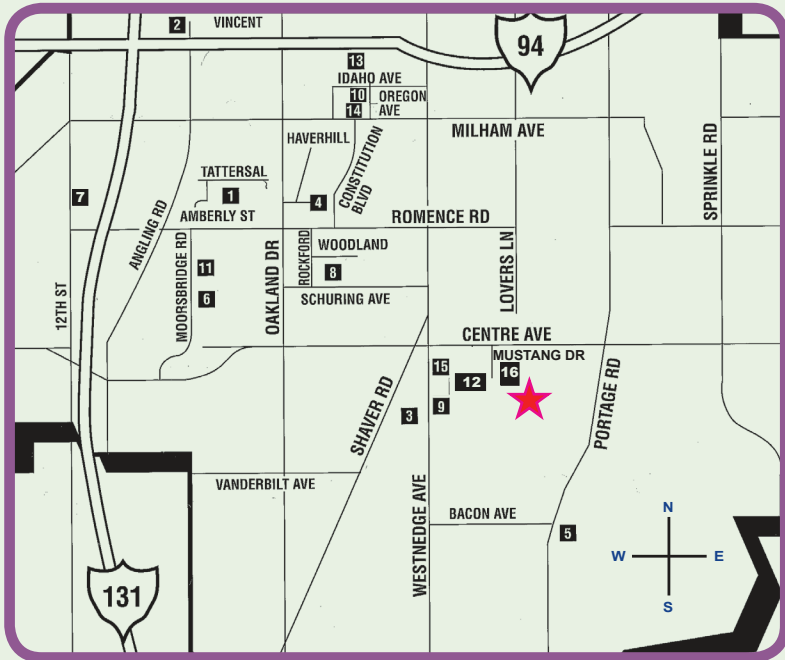

GUIDE TO FINDING OUR SCHOOLS/CLASS LOCATIONS

1. **AMB** – Amberly Elementary, 6637 Amberly Avenue
2. **ANG** – Angling Road Elementary, 5340 Angling Road
3. **CEL** – Central Elementary, 8422 South Westnedge Avenue
4. **HAV** – Haverhill Elementary, 6633 Haverhill Avenue
5. **LCE** – Lake Center Elementary, 10011 Portage Road
6. **MBE** – Moorsbridge Elementary, 7361 Moorsbridge Road
7. **TWL** – 12th Street Elementary, 6501 S. 12th Street
8. **WOD** – Woodland Elementary, 1401 Woodland Avenue
9. **CMS** – Central Middle School, 8305 South Westnedge Avenue
10. **NMS** – North Middle School, 5808 Oregon Street
11. **WMS** – West Middle School, 7145 Moorsbridge Road
12. **CHS** – Central High School, 8135 South Westnedge Avenue
13. **NHS** – Northern High School, 1000 Idaho Street
14. **CEC** – Portage Community Education Center, 1010 West Milham Avenue
14. **CEC/CK** – Curious Kids Child Care/Pre-school
14. **CEC/CoHS** – Community High School
16. **ADM** – Administration Building, 8107 Mustang Drive ★
16. **ADM** – Enrichment Office, 8107 Mustang Drive ★

Additional Class Locations

- City of Portage (COP) Skateboard Park** – 9010 South Westnedge
- *Kalamazoo Area Math and Science Center (KAMSC)** – 600 West Vine
- KIC/Kingdom Sports** – 8151 Merchant Place
- KVCC** – 6767 West O Avenue
- Mosaic Hall & Dance Center** – 10097 Oakland Drive
- West Hills Athletic Club** – 2001 South 11th Street
- Western Michigan University** – Kahrman, Sangren, Wood Halls
- Walker's Tae Kwon Do** – 8675 Portage Road

• KAMSC is in “Old Central” at Westnedge and Vine in Kalamazoo.

Please use the DUTTON Street entrance. Staff will be available at the Dutton Street entrance to direct students to the classroom. If you have questions, please call 337-0004