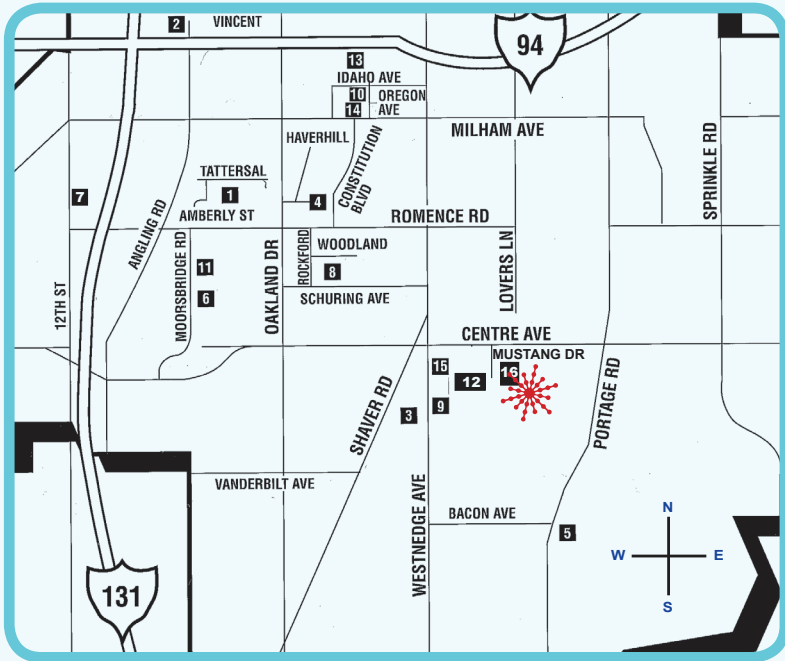

GUIDE TO FINDING OUR SCHOOLS/CLASS LOCATIONS

1. **AMB** – Amberly Elementary, 6637 Amberly Avenue
2. **ANG** – Angling Road Elementary, 5340 Angling Road
3. **CEL** – Central Elementary, 8422 South Westnedge Avenue
4. **HAV** – Haverhill Elementary, 6633 Haverhill Avenue
5. **LCE** – Lake Center Elementary, 10010 Portage Road
6. **MBE** – Moorsbridge Elementary, 7361 Moorsbridge Road
7. **TWL** – 12th Street Elementary, 6501 S. 12th Street
8. **WOD** – Woodland Elementary, 1401 Woodland Avenue
9. **CMS** – Central Middle School, 8305 South Westnedge Avenue
10. **NMS** – North Middle School, 5808 Oregon Street
11. **WMS** – West Middle School, 7145 Moorsbridge Road
12. **CHS** – Central High School, 8135 South Westnedge Avenue
13. **NHS** – Northern High School, 1000 Idaho Street
14. **CEC** – Portage Community Education Center, 1010 West Milham Avenue
14. **CEC/CK** – Curious Kids Child Care/Pre-school
14. **CEC/CoHS** – Community High School
16. **ADM** – Administration Building, 8107 Mustang Drive ★
16. **ADM** – Enrichment Office, 8107 Mustang Drive ★

Additional Class Locations

Courthouse Athletic Center – 7365 South Sprinkle Road

Fitness Yoga – 640 Romence Rd. Suite 111

Great Skate – 10496 Portage Road

Kalamazoo Dance Academy – 5534 West Michigan Avenue

KIC/Kingdom Sports – 8151 Merchant Place

Mosaic Hall & Dance Center – 10097 Oakland Drive

Quinn School of Irish Dance/Kalamazoo Dance Academy – 5534 West Michigan Ave

Taoist Tai Chi – 614 Romence Rd., Suite 240

West Hills Athletic Club – 2001 South 11th Street

Walker's Tae Kwon Do – 8675 Portage Road